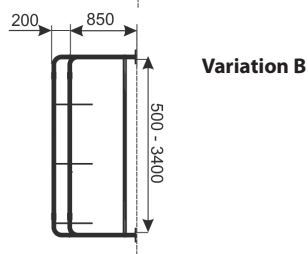

### Single Box for trolleys

919-380-691

material - stainless steel