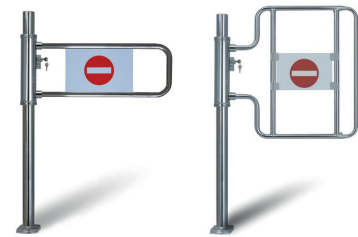

# EQUIPMENT

**BICYCLE RACK**

**START KEY**

**SHELTER EURO T FOR TROLLEYS**

**EURO-T 2-Meters**

**Bicycle Rack**

Type	Index
------	-------

<b>2-meter shelter EURO-T</b> finish: zinc plated and powder coated	
<b>3-meter shelter EURO-T</b> finish: zinc plated and powder coated	
<b>4-meter shelter EURO-T</b> finish: zinc plated and powder coated	919-343-826
<b>5-meter shelter EURO-T</b> finish: zinc plated and powder coated	919-343-835
<b>6-meter shelter EURO-T</b> finish: zinc plated and powder coated	919-343-995
<b>7-meter shelter EURO-T</b> finish: zinc plated and powder coated	919-343-976
<b>Frame to fasten trolleys</b> finish: zinc plated	
<b>Back wall polycarbonate</b> finish: zinc plated and powder coated	
<b>Bicycle Rack</b> finish: hot-dip zinc coating	919-350-833
<b>Start key 1000 mm</b> zinc plated	919-380-676
<b>Start key 1200 mm</b> zinc plated	919-380-675

additionally...

KID CAR 2

AVANT P 155

CLASSIC 185

ELECTRONIC  
ENTRANCE SYSTEM  
PORTA'E 2

DISPLAY TABLES

CARRY 110 PK

VARIO 110 S

Checkout barriers

4

**The market needs diversity in products and elements for store furnishing.**

We develop, manufacture and sell a wide range of products for retail and wholesale outlets.

Our offer includes almost all the necessary self-service equipment for a shop infrastructure: shopping and transportation trolleys, goods displays and customer guidance systems.