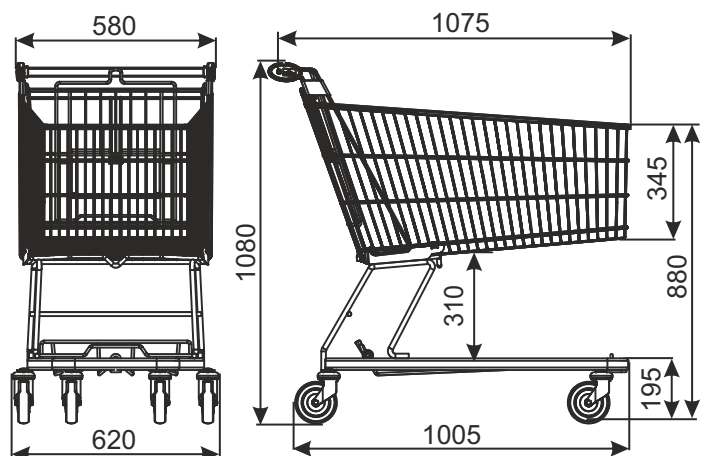

SHOPPING TROLLEY CLASSIC 185

TYPE	Classic 185
BASKET CAPACITY	178 l
LOADING OF BASKET	178 kg
TOTAL LOADING	228 kg
WHEEL DIAMETER	125 mm
FINISH	zinc plated + thermal setting lacquer
NESTING DISTANCE	245 mm

In the standard version shopping trolley has standard wheels. Optional accessories (inter alia wheels for travelator or with brake, coin lock, the logo and other accessories) require separate arrangements.
Note: If you use wheels for travelator, maximum loading of the trolley is 130 kg.

PRODUCT NAME	FINISH	INDEX
Shopping trolley Classic 185 with toddler seat	zinc plated + lacquer	919-351-134