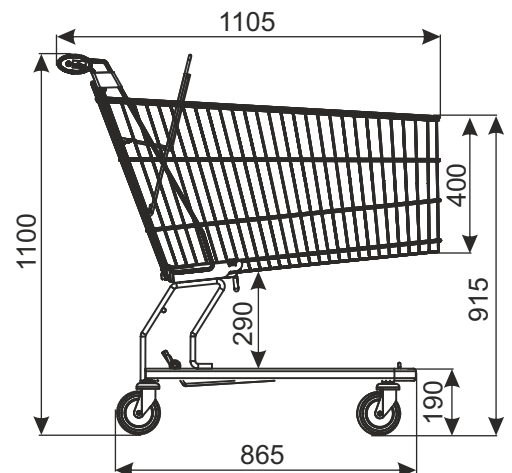

SHOPPING TROLLEY CLASSIC 180K

TYPE	Classic 180K
BASKET CAPACITY	180 l
LOADING OF BASKET	180 kg
TOTAL LOADING	230 kg
WHEEL DIAMETER	125 mm
FINISH	zinc plated + thermal setting lacquer
NESTING DISTANCE	220 mm

In the standard version shopping trolley has standard wheels. Optional accessories (inter alia wheels for travelator or with brake, coin lock, the logo and other accessories) require separate arrangements.
Note: If you use wheels for travelator, maximum loading of the trolley is 130 kg.

PRODUCT NAME	FINISH	INDEX
Shopping trolley Classic 180K	zinc plated + lacquer	919-351-185