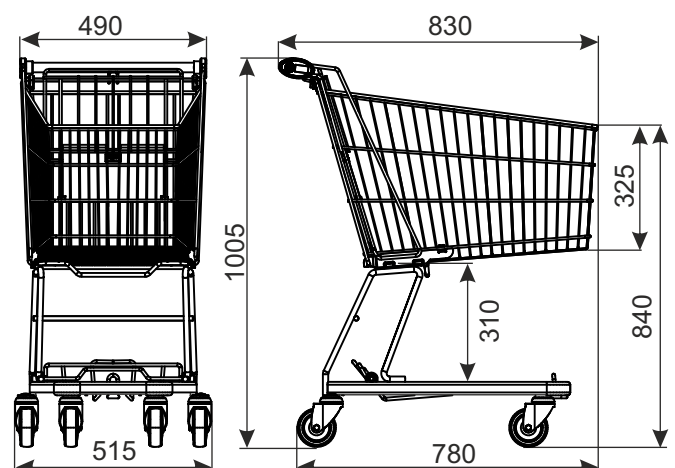

SHOPPING TROLLEY CLASSIC 100D

TYPE	Classic 100D
BASKET CAPACITY	100 l
LOADING OF BASKET	100 kg
TOTAL LOADING	130 kg
WHEEL DIAMETER	100 mm
FINISH	zinc plated + thermal setting lacquer
NESTING DISTANCE	165 mm

In the standard version shopping trolley has standard wheels. Optional accessories (inter alia coin lock, the logo and other accessories) require separate arrangements.

PRODUCT NAME	FINISH	INDEX
Shopping trolley Classic 100D with toddler seat	zinc plated + lacquer	919-351-352