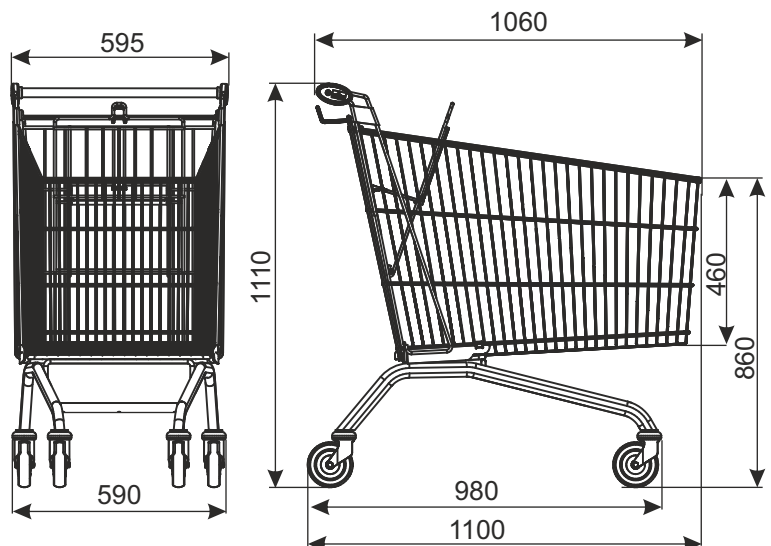

## SHOPPING TROLLEY AVANT 240AS

<b>TYPE</b>	Avant 240AS
<b>BASKET CAPACITY</b>	240 l
<b>LOADING</b>	240 kg
<b>WHEEL DIAMETER</b>	125 mm
<b>FINISH</b>	zinc plated + thermal setting lacquer
<b>NESTING DISTANCE</b>	245 mm

In the standard version shopping trolley has standard wheels. Optional accessories (inter alia wheels for travelator or with brake, coin lock, the logo and other accessories) require separate arrangements. Note: If you use wheels for travelator, maximum loading of the trolley is 130 kg.

PRODUCT NAME	FINISH	INDEX
Shopping trolley Avant 240 AS with toddler seat	zinc plated + lacquer	919-351-049