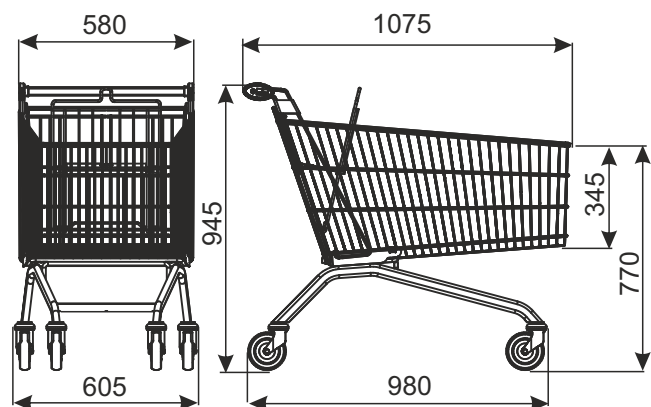

## SHOPPING TROLLEY AVANT 185N

<b>TYPE</b>	Avant 185N
<b>BASKET CAPACITY</b>	178 l
<b>LOADING</b>	178 kg
<b>WHEEL DIAMETER</b>	125 mm
<b>FINISH</b>	zinc plated + thermal setting lacquer
<b>NESTING DISTANCE</b>	245 mm

In the standard version shopping trolley has standard wheels. Optional accessories (inter alia wheels for travelator or with brake, coin lock, the logo and other accessories) require separate arrangements.  
Note: If you use wheels for travelator, maximum loading of the trolley is 130 kg.

PRODUCT NAME	FINISH	INDEX
Shopping trolley Avant 185N with toddler seat	zinc plated + lacquer	919-351-088