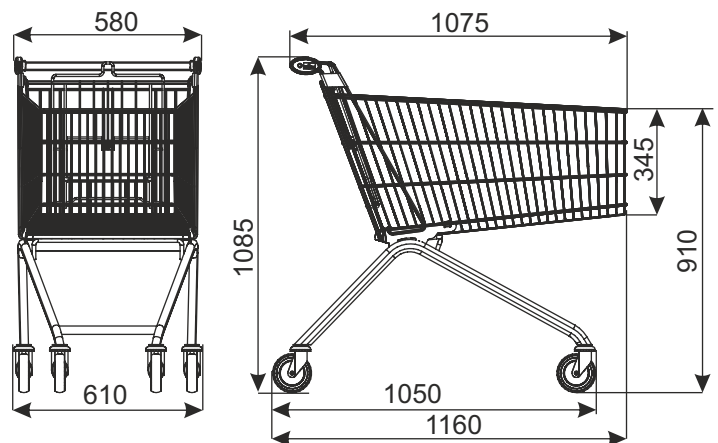

SHOPPING TROLLEY AVANT 185

TYPE	Avant 185
BASKET CAPACITY	178 l
LOADING	178 kg
WHEEL DIAMETER	125 mm
FINISH	zinc plated + thermal setting lacquer
NESTING DISTANCE	210 mm

In the standard version shopping trolley has standard wheels. Optional accessories (inter alia wheels for travelator or with brake, coin lock, the logo and other accessories) require separate arrangements.
Note: If you use wheels for travelator, maximum loading of the trolley is 130 kg.

PRODUCT NAME	FINISH	INDEX
Shopping trolley Avant 185 with toddler seat	zinc plated + lacquer	919-351-095