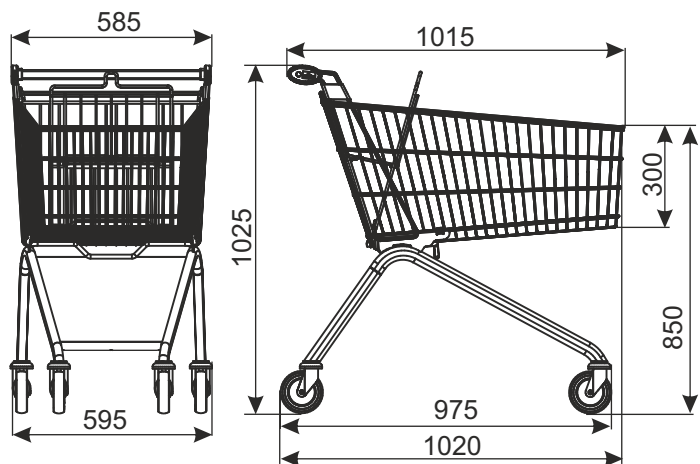

SHOPPING TROLLEY AVANT 130

| | |
|-------------------------|--|
| TYPE | Avant 130 |
| BASKET CAPACITY | 130 l |
| LOADING | 130 kg |
| WHEEL DIAMETER | 125 mm |
| FINISH | zinc plated + thermal setting lacquer |
| NESTING DISTANCE | 210 mm |

In the standard version shopping trolley has standard wheels. Optional accessories (inter alia wheels for travelator or with brake, coin lock, the logo and other accessories) require separate arrangements.

| PRODUCT NAME | FINISH | INDEX |
|--|-----------------------|-------------|
| Shopping trolley Avant 130 with toddler seat | zinc plated + lacquer | 919-351-293 |