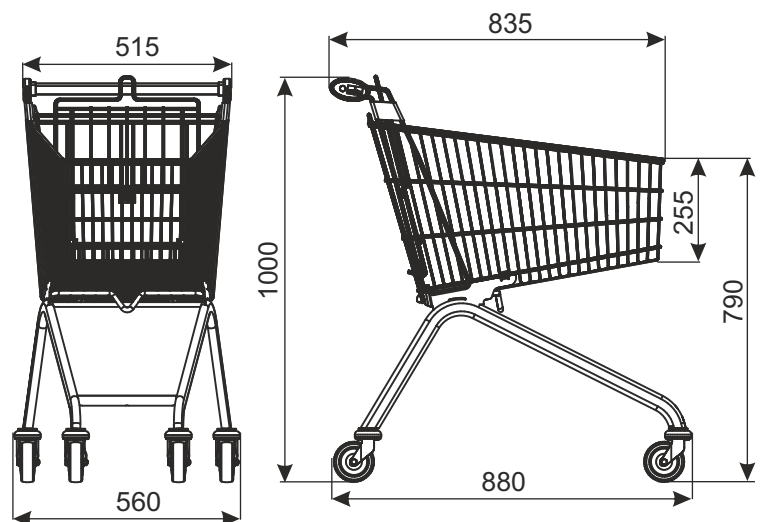

SHOPPING TROLLEY AVANT 75RS/ 75R

TYPE	Avant 75RS/ 75R
BASKET CAPACITY	75 l
LOADING	75 kg
WHEEL DIAMETER	100 mm
FINISH	zinc plated + thermal setting lacquer
NESTING DISTANCE	200 mm

WIn the standard version shopping trolley has standard wheels. Optional accessories (inter alia wheels with brake, coin lock, the logo and other accessories) require separate arrangements.

PRODUCT NAME	FINISH	INDEX
Shopping trolley Avant 75R (WT-75RS) with toddler seat	zinc plated + lacquer	919-350-931